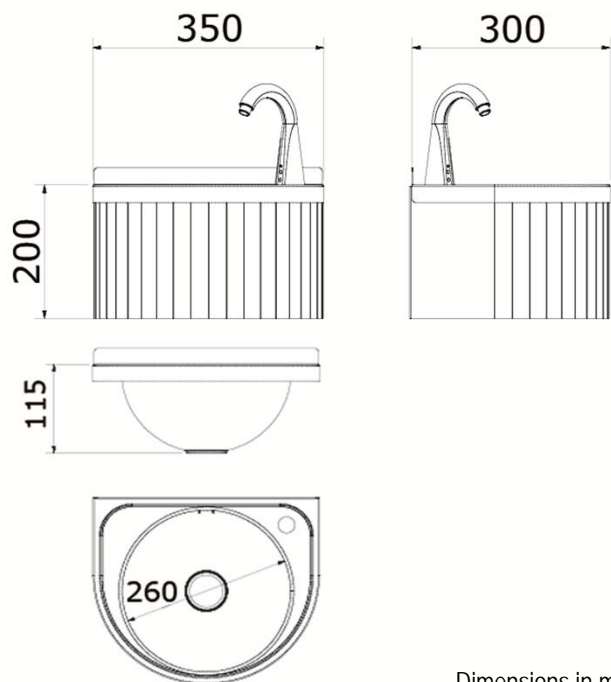

Wall mounted wash basin with automatic tap

- AISI 304 stainless steel open wash basin.
- Durability and resistance against rust and corrosion.
- Satin finished.
- Activated by electronic sensor. Battery powered, no electrical installation required. Approximate battery life: 6 months.
- Spout, tap and outlet valve included.
- Soap dispenser drill not included.
- Equipped with no-return mixer valve.

TECHNICAL DATA

- Made of satin finished AISI 304 stainless steel.
- Dimensions: 250 height x 355 width x 350 depth (mm). Bowl Ø 260 mm, 115 mm depth.
- Maintenance: stainless steel needs maintenance because dust can eventually damage the chrome in stainless steel. We recommend monthly cleaning with a stainless steel special cleaner.

SUGGESTED TEXT FOR PRESCRIPTION

NOFER or similar, AISI 304 stainless steel open wash basin. Satin finished. With battery powered automatic tap. Dimensions: 250 height x 355 width x 350 depth (mm). Bowl Ø 260, 115 depth (mm).

TECHNICAL DRAWING

Dimensions in mm

NOFER S.L.  
 Avenida de la fama, 118  
 08940 · Cornellà de Llobregat (Barcelona)  
 Tel +34 934 742 423 · Fax +34 934 743 548  
 export@nofer.com · www.nofer.com